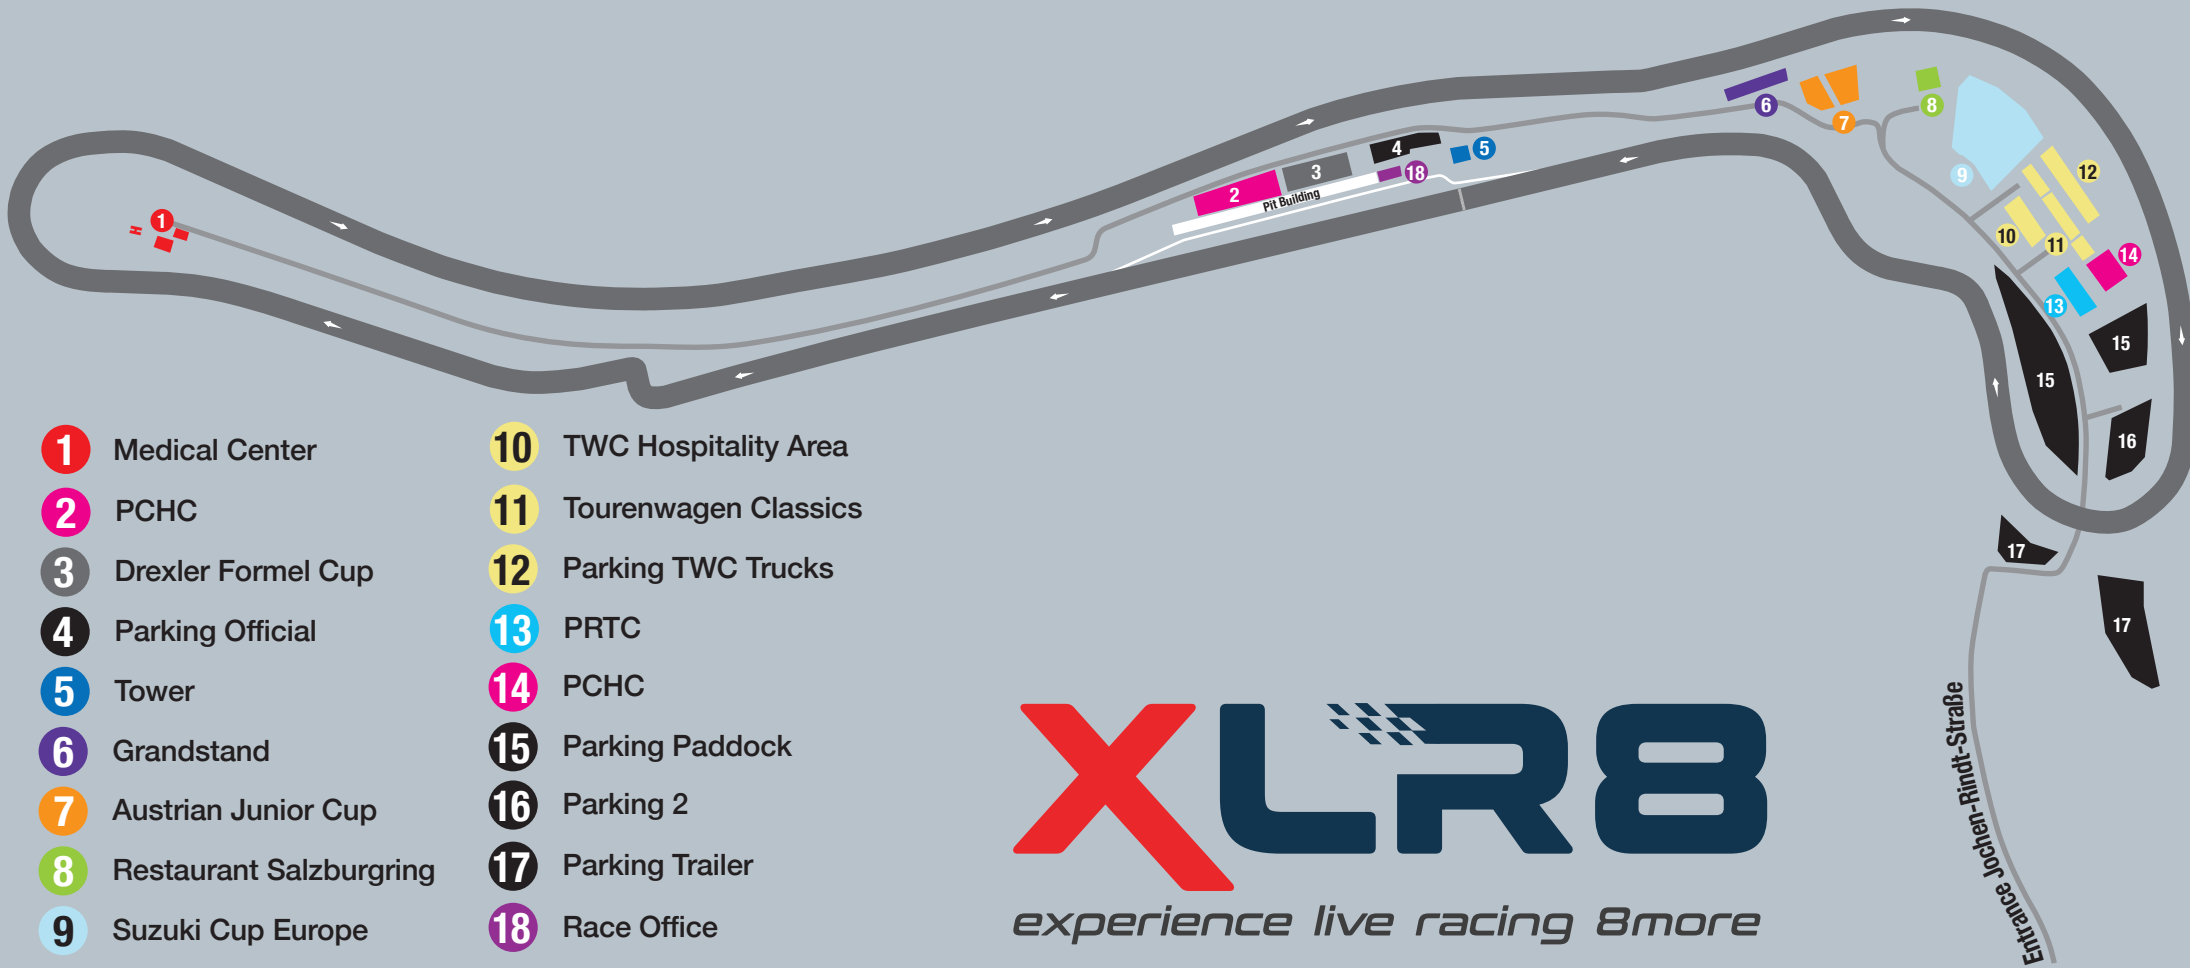

# NEW.RACE.SHOW

11-13 June 2021

- |                                  |                                |
|----------------------------------|--------------------------------|
| <b>1</b> Medical Center          | <b>10</b> TWC Hospitality Area |
| <b>2</b> PCHC                    | <b>11</b> Tourenwagen Classics |
| <b>3</b> Drexler Formel Cup      | <b>12</b> Parking TWC Trucks   |
| <b>4</b> Parking Official        | <b>13</b> PRTC                 |
| <b>5</b> Tower                   | <b>14</b> PCHC                 |
| <b>6</b> Grandstand              | <b>15</b> Parking Paddock      |
| <b>7</b> Austrian Junior Cup     | <b>16</b> Parking 2            |
| <b>8</b> Restaurant Salzburgring | <b>17</b> Parking Trailer      |
| <b>9</b> Suzuki Cup Europe       | <b>18</b> Race Office          |

**XLR8**  
experience live racing 8more